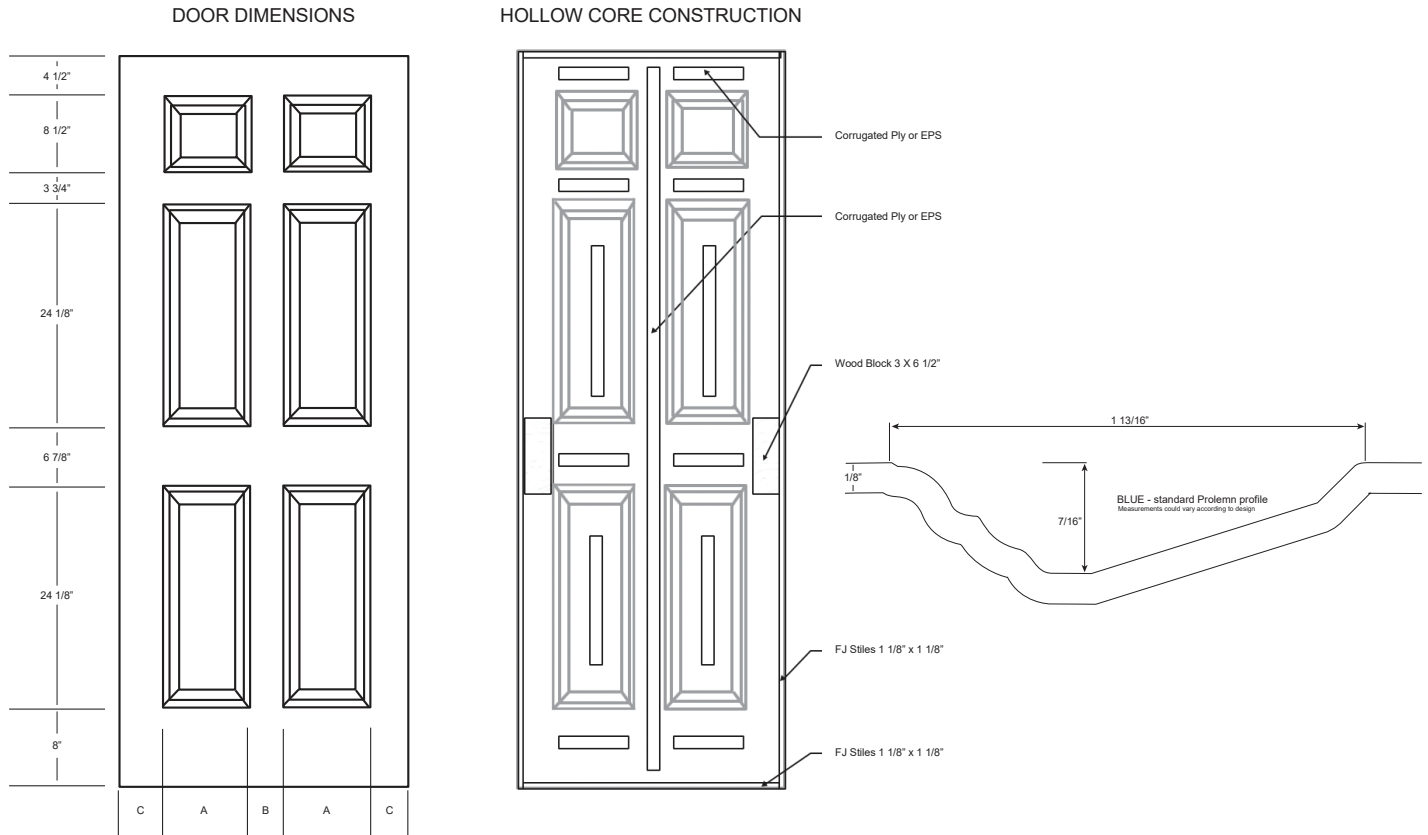

Hollow Core Doors

By MJB Wood Group

STONY BROOK - 6 PANEL

Door Facings Width (nominal)	Panel Width (p)	Outer Stiles (S)	# of Panels	Center Mulion* (F)
1'0"	7 7/8	3 3/16	3	N/A
1'2"		3 3/16		
1'3"		3 9/16		
1'4"	8 7/8	3 9/16	3	N/A
1'6"	10 3/4	3 9/16	3	N/A
1'8"		5 3/8		
1'10"	5 7/8	3 3/16	6	3 7/8
2'0"		4 1/8"		
2'2"	7 7/8	3 3/16	6	3 7/8
2'4"		4 1/8"		
2'6"		5 3/16		
2'8"	9 7/8	4 1/4"	6	3 7/8
2'10"	10 3/4	4 1/2	6	3 7/8
3'0"		5 1/2		

All measurements are approximate.

Hollow Core Doors

By MJB Wood Group

Afton
*Grain: Smooth

Ashland
*Grain: Plank

Danville
*Grain: Modern

Dunmore
*Grain: Smooth

Eden
*Grain: Oak